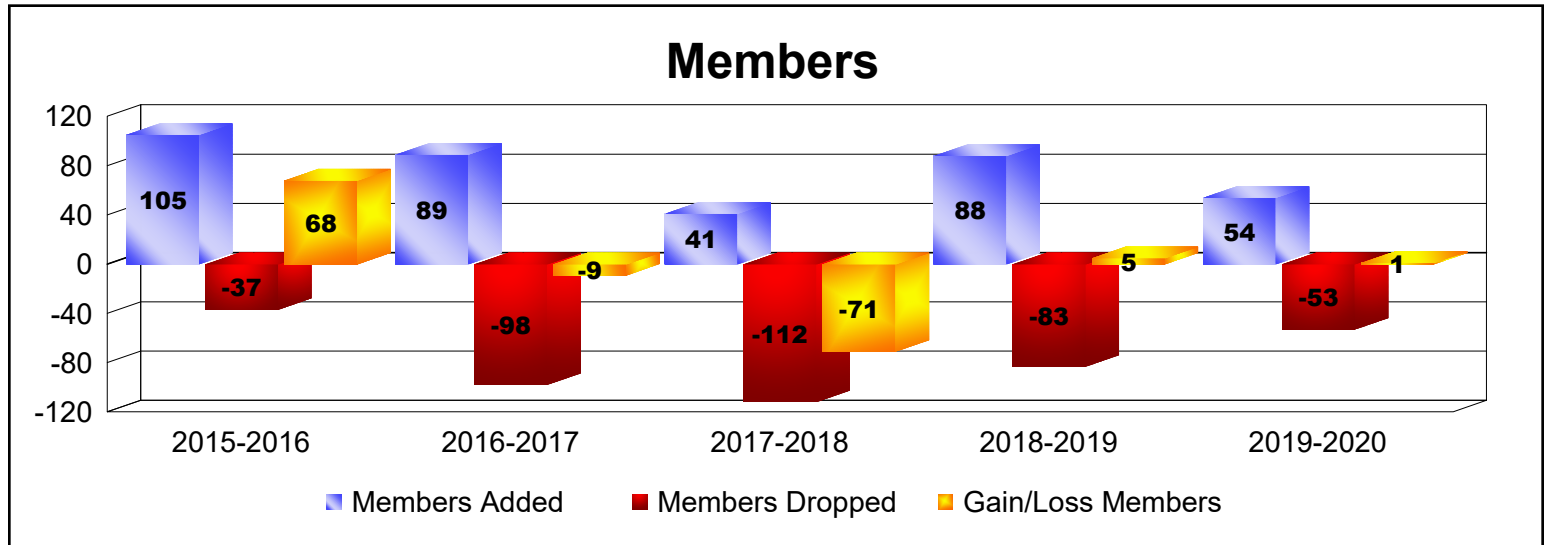

Year	New Clubs	Dropped Clubs	Gain/ Loss Clubs	New Members	Charter Members	Reinstate Members	Transfer Members	Total Member Added	Total Members Dropped	Gain/ Loss Members
2015-2016	1	0	1	74	27	3	1	105	-37	68
2016-2017	0	0	0	78	1	10	0	89	-98	-9
2017-2018	0	-2	-2	35	0	3	3	41	-112	-71
2018-2019	0	0	0	58	2	28	0	88	-83	5
2019-2020	0	0	0	52	0	2	0	54	-53	1
Average	0	0	0	59	6	9	1	75	-77	-1

Year	New Clubs	Dropped Clubs	Gain/ Loss Clubs	New Members	Charter Members	Reinstate Members	Transfer Members	Total Member Added	Total Members Dropped	Gain/ Loss Members
2015-2016	0	0	0	35	0	0	1	36	-23	13
2016-2017	1	0	1	25	22	1	0	48	-35	13
2017-2018	1	0	1	16	31	1	0	48	-29	19
2018-2019	1	0	1	27	26	1	0	54	-31	23
2019-2020	0	0	0	30	0	0	3	33	-34	-1
Average	1	0	1	27	16	1	1	44	-30	13