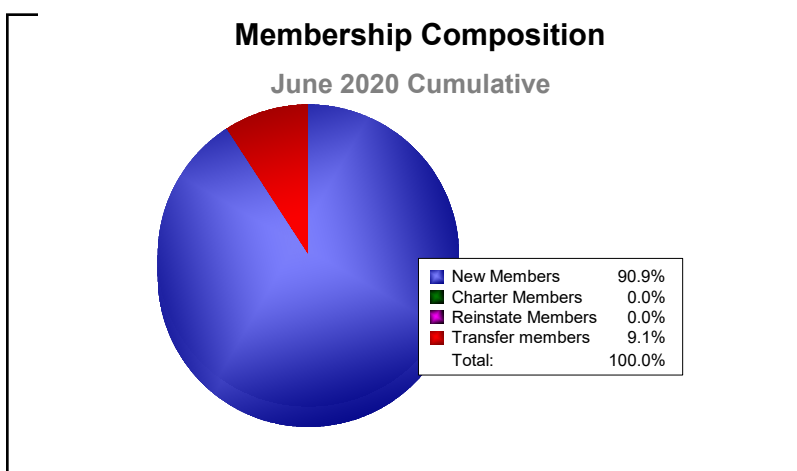

Year	New Clubs	Dropped Clubs	Gain/ Loss Clubs	New Members	Charter Members	Reinstate Members	Transfer Members	Total Member Added	Total Members Dropped	Gain/ Loss Members
2015-2016	1	0	1	74	27	3	1	105	-37	68
2016-2017	0	0	0	78	1	10	0	89	-98	-9
2017-2018	0	-2	-2	35	0	3	3	41	-112	-71
2018-2019	0	0	0	58	2	28	0	88	-83	5
2019-2020	0	0	0	52	0	2	0	54	-53	1
Average	0	0	0	59	6	9	1	75	-77	-1

Year	New Clubs	Dropped Clubs	Gain/ Loss Clubs	New Members	Charter Members	Reinstate Members	Transfer Members	Total Member Added	Total Members Dropped	Gain/ Loss Members
2015-2016	0	0	0	35	0	0	1	36	-23	13
2016-2017	1	0	1	25	22	1	0	48	-35	13
2017-2018	1	0	1	16	31	1	0	48	-29	19
2018-2019	1	0	1	27	26	1	0	54	-31	23
2019-2020	0	0	0	30	0	0	3	33	-34	-1
Average	1	0	1	27	16	1	1	44	-30	13