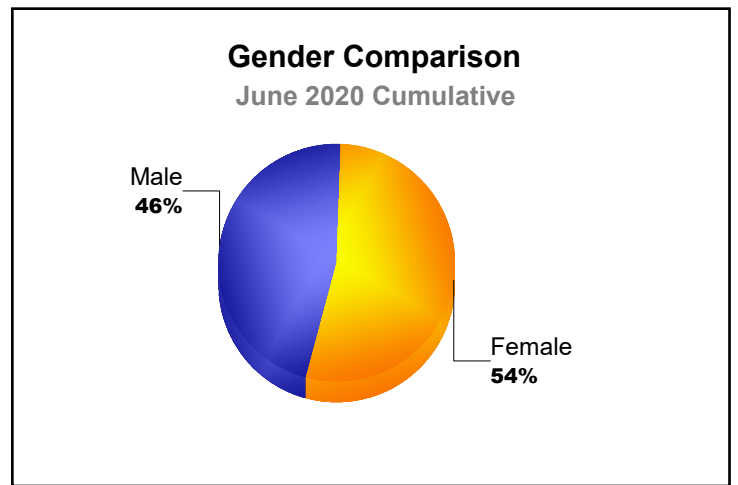

Year	New Clubs	Dropped Clubs	Gain/ Loss Clubs	New Members	Charter Members	Reinstate Members	Transfer Members	Total Member Added	Total Members Dropped	Gain/ Loss Members
2015-2016	1	0	1	74	27	3	1	105	-37	68
2016-2017	0	0	0	78	1	10	0	89	-98	-9
2017-2018	0	-2	-2	35	0	3	3	41	-112	-71
2018-2019	0	0	0	58	2	28	0	88	-83	5
2019-2020	0	0	0	52	0	2	0	54	-53	1
Average	0	0	0	59	6	9	1	75	-77	-1