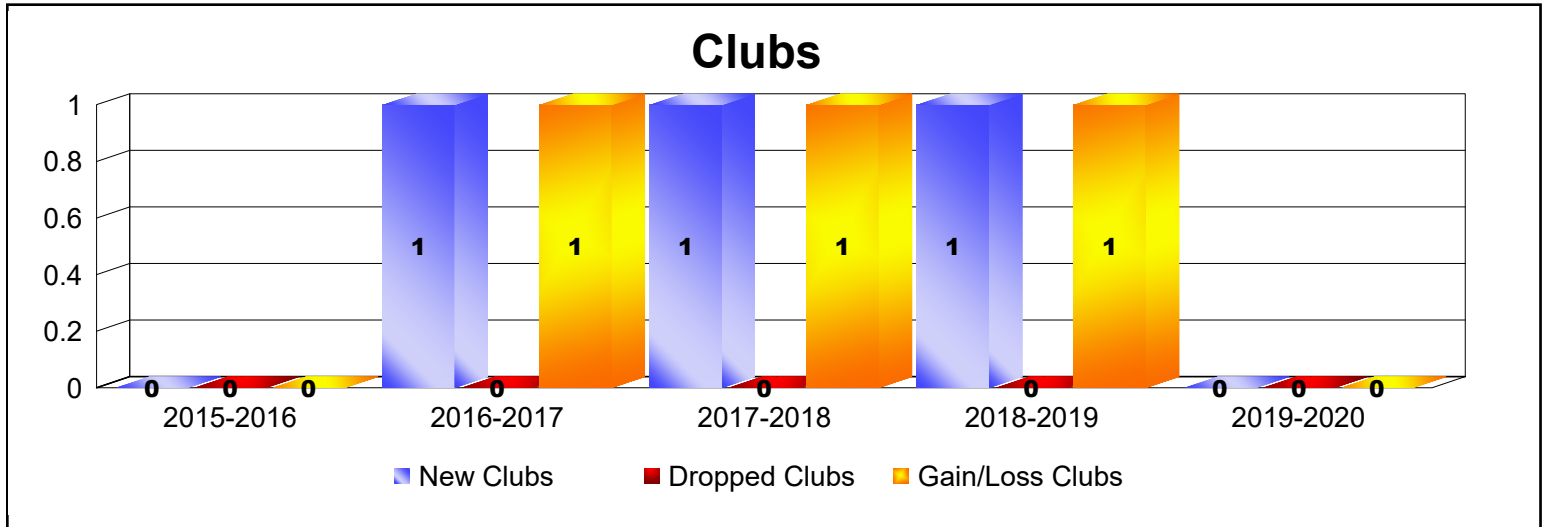

Year	New Clubs	Dropped Clubs	Gain/ Loss Clubs	New Members	Charter Members	Reinstate Members	Transfer Members	Total Member Added	Total Members Dropped	Gain/ Loss Members
2015-2016	1	0	1	74	27	3	1	105	-37	68
2016-2017	0	0	0	78	1	10	0	89	-98	-9
2017-2018	0	-2	-2	35	0	3	3	41	-112	-71
2018-2019	0	0	0	58	2	28	0	88	-83	5
2019-2020	0	0	0	52	0	2	0	54	-53	1
Average	0	0	0	59	6	9	1	75	-77	-1

Year	New Clubs	Dropped Clubs	Gain/ Loss Clubs	New Members	Charter Members	Reinstate Members	Transfer Members	Total Member Added	Total Members Dropped	Gain/ Loss Members
2015-2016	0	0	0	35	0	0	1	36	-23	13
2016-2017	1	0	1	25	22	1	0	48	-35	13
2017-2018	1	0	1	16	31	1	0	48	-29	19
2018-2019	1	0	1	27	26	1	0	54	-31	23
2019-2020	0	0	0	30	0	0	3	33	-34	-1
Average	1	0	1	27	16	1	1	44	-30	13