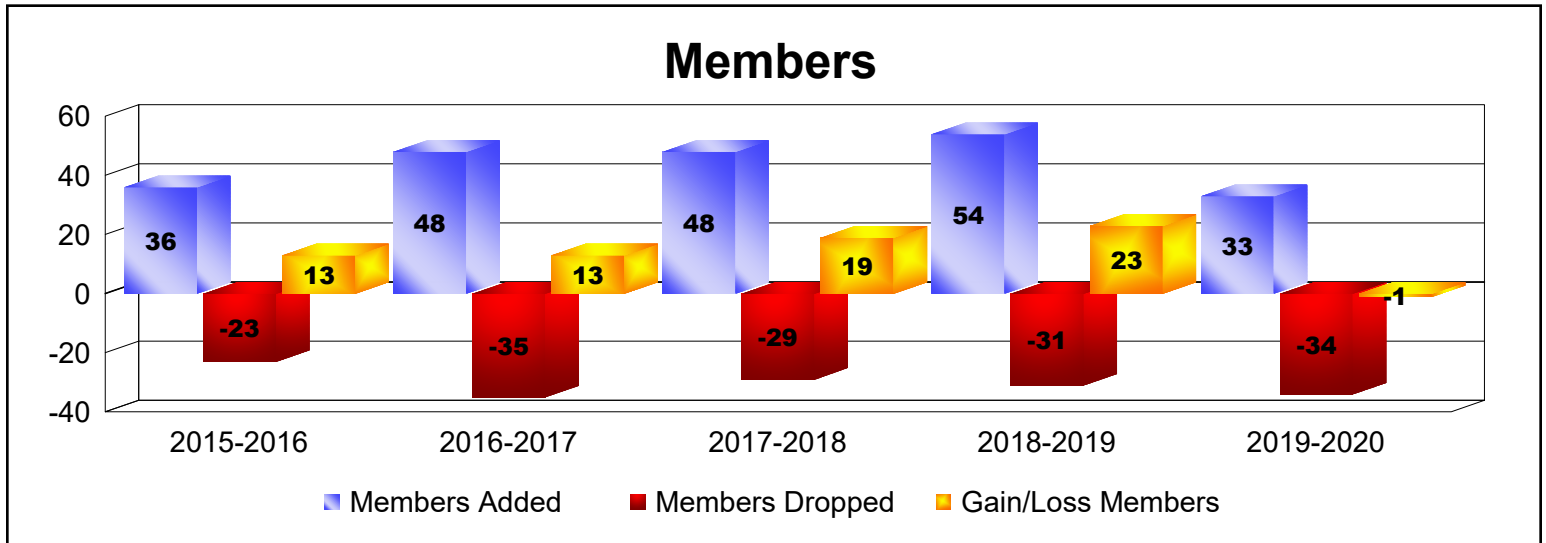

Year	New Clubs	Dropped Clubs	Gain/ Loss Clubs	New Members	Charter Members	Reinstate Members	Transfer Members	Total Member Added	Total Members Dropped	Gain/ Loss Members
2015-2016	1	0	1	74	27	3	1	105	-37	68
2016-2017	0	0	0	78	1	10	0	89	-98	-9
2017-2018	0	-2	-2	35	0	3	3	41	-112	-71
2018-2019	0	0	0	58	2	28	0	88	-83	5
2019-2020	0	0	0	52	0	2	0	54	-53	1
Average	0	0	0	59	6	9	1	75	-77	-1

Year	New Clubs	Dropped Clubs	Gain/ Loss Clubs	New Members	Charter Members	Reinstate Members	Transfer Members	Total Member Added	Total Members Dropped	Gain/ Loss Members
2015-2016	0	0	0	35	0	0	1	36	-23	13
2016-2017	1	0	1	25	22	1	0	48	-35	13
2017-2018	1	0	1	16	31	1	0	48	-29	19
2018-2019	1	0	1	27	26	1	0	54	-31	23
2019-2020	0	0	0	30	0	0	3	33	-34	-1
Average	1	0	1	27	16	1	1	44	-30	13