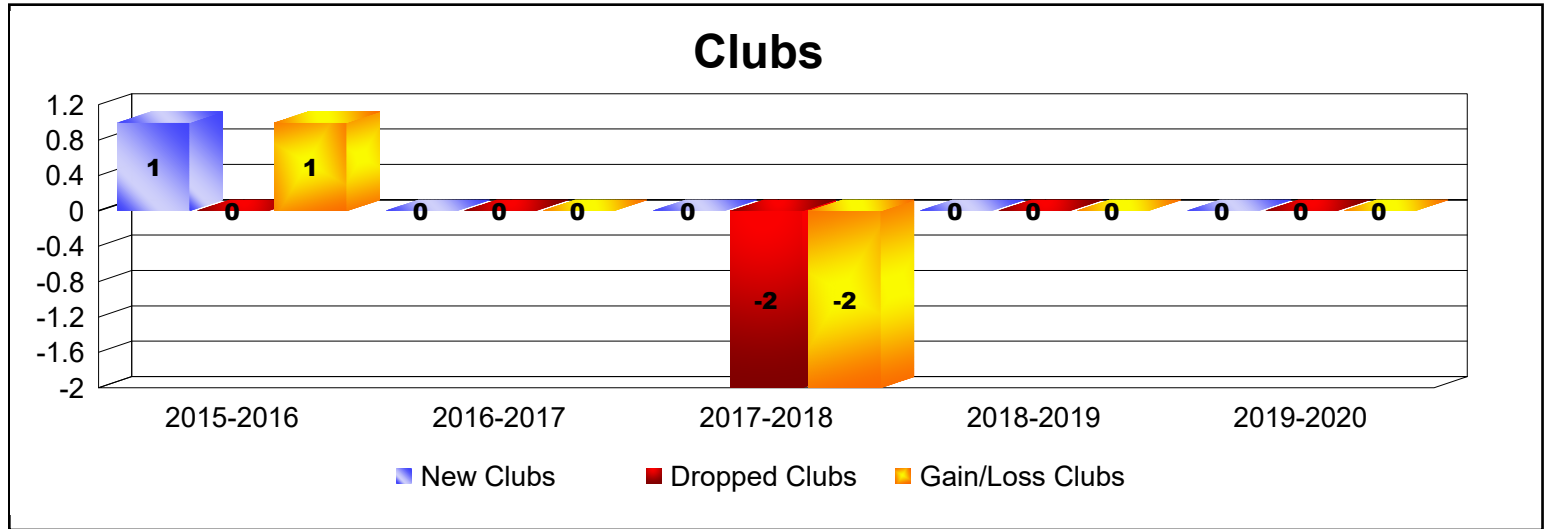

Year	New Clubs	Dropped Clubs	Gain/ Loss Clubs	New Members	Charter Members	Reinstate Members	Transfer Members	Total Member Added	Total Members Dropped	Gain/ Loss Members
2015-2016	1	0	1	74	27	3	1	105	-37	68
2016-2017	0	0	0	78	1	10	0	89	-98	-9
2017-2018	0	-2	-2	35	0	3	3	41	-112	-71
2018-2019	0	0	0	58	2	28	0	88	-83	5
2019-2020	0	0	0	52	0	2	0	54	-53	1
Average	0	0	0	59	6	9	1	75	-77	-1

Year	New Clubs	Dropped Clubs	Gain/ Loss Clubs	New Members	Charter Members	Reinstate Members	Transfer Members	Total Member Added	Total Members Dropped	Gain/ Loss Members
2015-2016	0	0	0	35	0	0	1	36	-23	13
2016-2017	1	0	1	25	22	1	0	48	-35	13
2017-2018	1	0	1	16	31	1	0	48	-29	19
2018-2019	1	0	1	27	26	1	0	54	-31	23
2019-2020	0	0	0	30	0	0	3	33	-34	-1
Average	1	0	1	27	16	1	1	44	-30	13