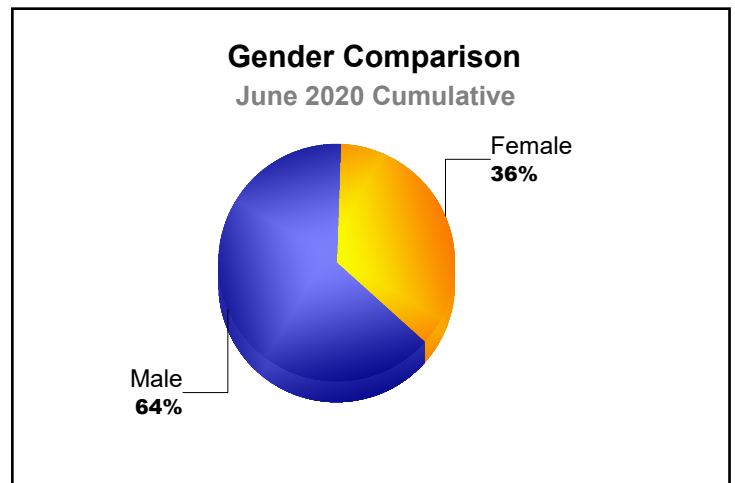

Year	New Clubs	Dropped Clubs	Gain/ Loss Clubs	New Members	Charter Members	Reinstate Members	Transfer Members	Total Member Added	Total Members Dropped	Gain/ Loss Members
2015-2016	0	0	0	35	0	0	1	36	-23	13
2016-2017	1	0	1	25	22	1	0	48	-35	13
2017-2018	1	0	1	16	31	1	0	48	-29	19
2018-2019	1	0	1	27	26	1	0	54	-31	23
2019-2020	0	0	0	30	0	0	3	33	-34	-1
Average	1	0	1	27	16	1	1	44	-30	13