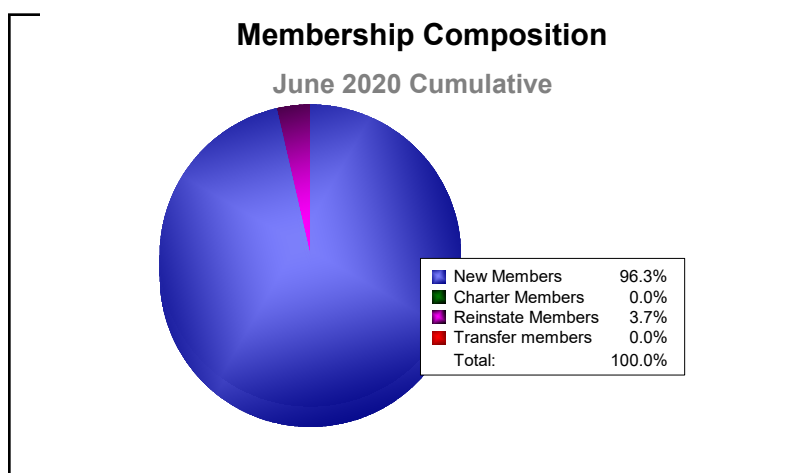

Year	New Clubs	Dropped Clubs	Gain/ Loss Clubs	New Members	Charter Members	Reinstate Members	Transfer Members	Total Member Added	Total Members Dropped	Gain/ Loss Members
2015-2016	1	0	1	74	27	3	1	105	-37	68
2016-2017	0	0	0	78	1	10	0	89	-98	-9
2017-2018	0	-2	-2	35	0	3	3	41	-112	-71
2018-2019	0	0	0	58	2	28	0	88	-83	5
2019-2020	0	0	0	52	0	2	0	54	-53	1
Average	0	0	0	59	6	9	1	75	-77	-1

Year	New Clubs	Dropped Clubs	Gain/ Loss Clubs	New Members	Charter Members	Reinstate Members	Transfer Members	Total Member Added	Total Members Dropped	Gain/ Loss Members
2015-2016	0	0	0	35	0	0	1	36	-23	13
2016-2017	1	0	1	25	22	1	0	48	-35	13
2017-2018	1	0	1	16	31	1	0	48	-29	19
2018-2019	1	0	1	27	26	1	0	54	-31	23
2019-2020	0	0	0	30	0	0	3	33	-34	-1
Average	1	0	1	27	16	1	1	44	-30	13